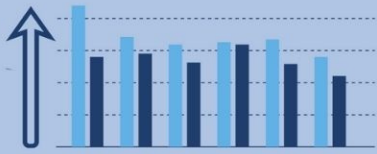

SEPTEMBER 2021

1,568
new pets entered our care

993

pets adopted to new homes

202

pets transferred to partner organizations

253

pets safely returned home